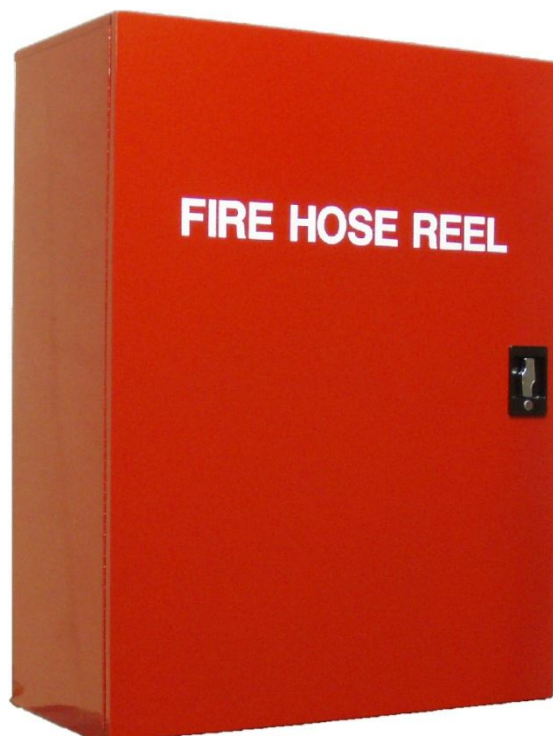

Fire Hose Reel Cabinet

Backless with Non Locking Flush Handle

PART NO: HR-D-BK

SPECIFICATIONS:

Recommended for: STD 30m Fire Hose Reel

DIMENSIONS:

Height x width x depth: 1000 x 760 x 370

MATERIAL SPECIFICATION:

Colour: Flame Red- Powder coated
Material: 0.9 Zinc Anneal Sheet Metal
Door Handle: Non locking Flush Handle
Hinges: Left hand hinge
Lettering: White decal font

OPTIONAL EXTRAS

Colour: Special colour available on request
Material: Stainless Steel available
Door Handle: locking options available
Hinge: Can be right hand hinge
Lettering: Custom lettering available