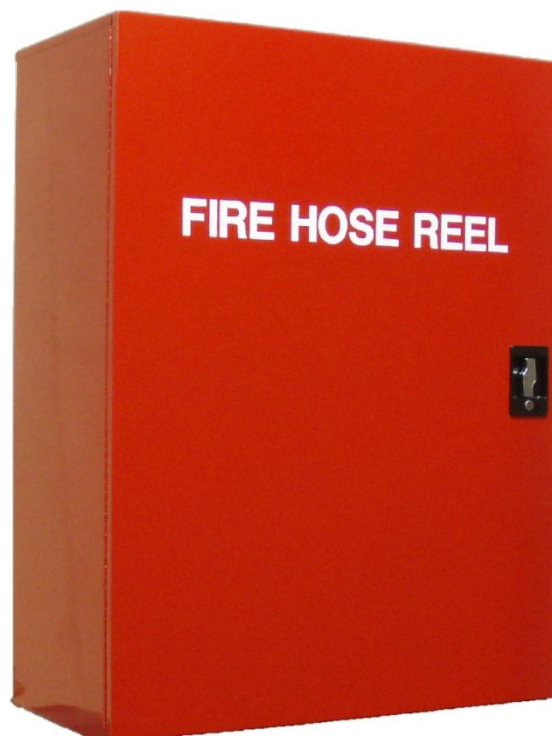

Fire Hose Reel Cabinet

Bottomless with Non Locking Flush Handle

PART NO: HR-D-BO

SPECIFICATIONS:

Recommended for: STD 30m Fire Hose Reel

DIMENSIONS:

Height x width x depth: 1000 x 760 x 370

MATERIAL SPECIFICATION:

Colour: Flame Red- Powder coated
Material: 0.9 Zinc Anneal Sheet Metal
Door Handle: Non locking Flush Handle
Hinges: Left hand hinge
Lettering: White decal font

OPTIONAL EXTRAS

Colour: Special colour available on request
Material: Stainless Steel available
Door Handle: locking options available
Hinge: Can be right hand hinge
Lettering: Custom lettering available